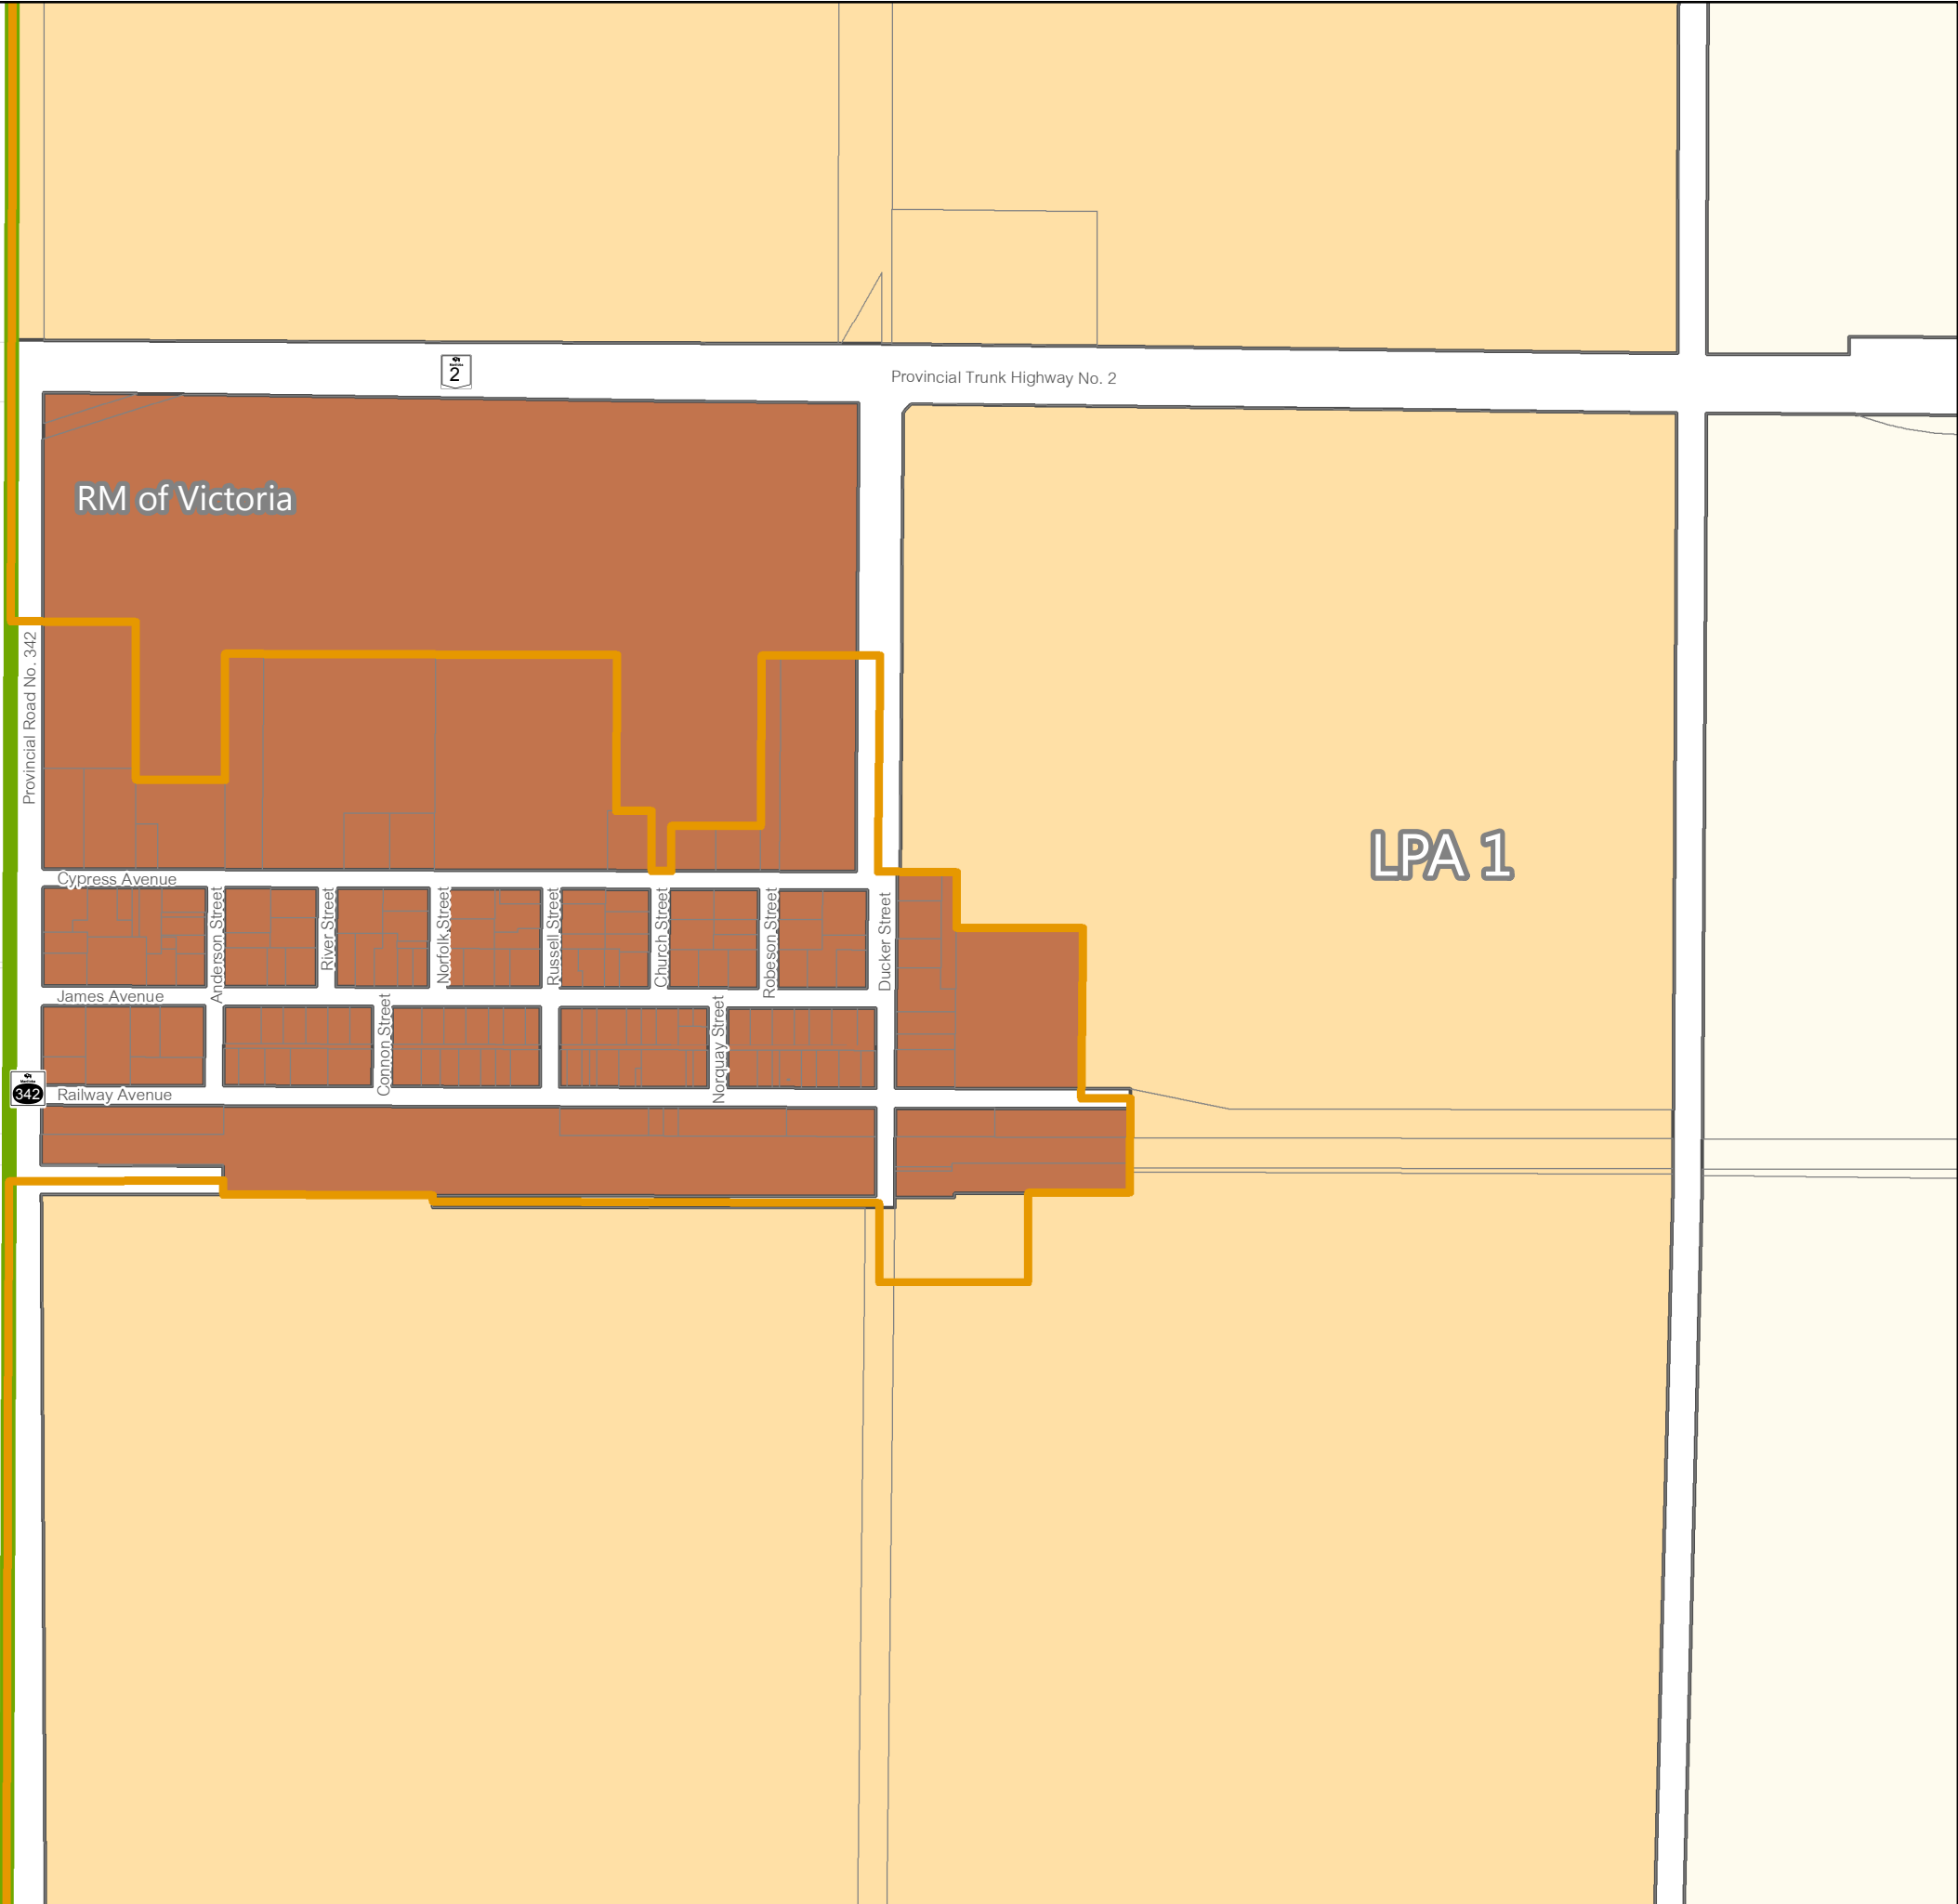

# RM of Victoria

By-Law No. 1266/2005  
and consolidated  
amendments

## RM of Victoria Zoning By-Law Map 4.4: Cypress River

Municipality of  
Glenboro-South  
Cypress

- Municipal Boundary
  - Assessment Parcel
  - Livestock Policy Area
- Zone**
- AG - Agricultural General Zone
  - AL - Agricultural Limited Zone
  - GD - General Development Zone